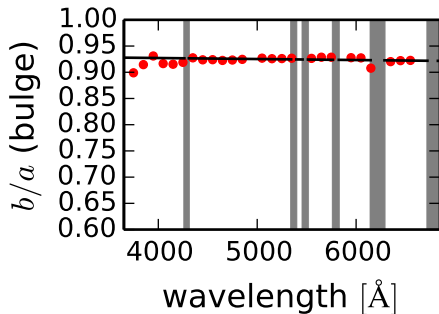

NGC7550 - K0900

NGC7550 - K0900 | Model images @ 5635 Å, PSF FWHM = 2.4 arcsec