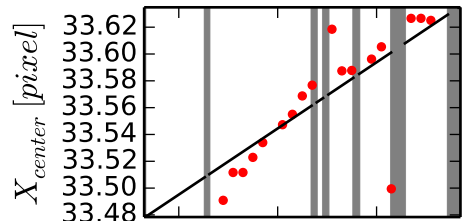

NGC7550 - K0900

NGC7550 - K0900 | Model images @ 5635 Å, PSF FWHM = 2.4 arcsec