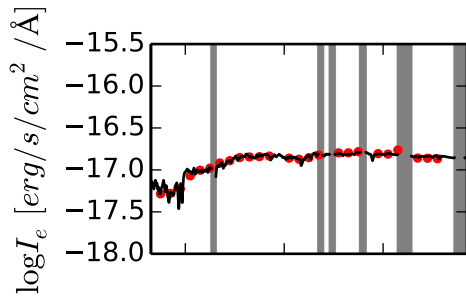

NGC7550 - K0900

NGC7550 - K0900 | Model images @ 5635 Å, PSF FWHM = 2.4 arcsec