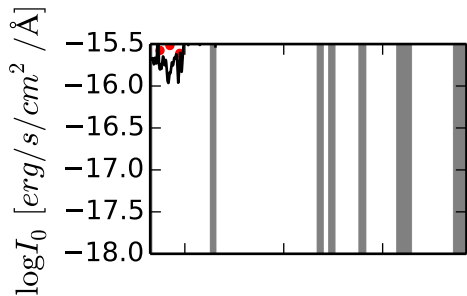

NGC7550 - K0900

NGC7550 - K0900 | Model images @ 5635 Å, PSF FWHM = 2.4 arcsec