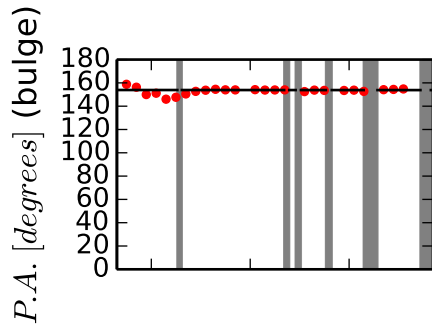

NGC7550 - K0900

NGC7550 - K0900 | Model images @ 5635 Å, PSF FWHM = 2.4 arcsec