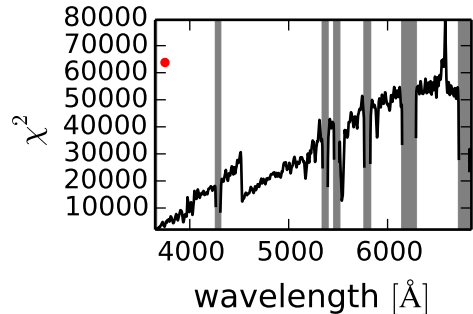

NGC7550 - K0900

NGC7550 - K0900 | Model images @ 5635 Å, PSF FWHM = 2.4 arcsec