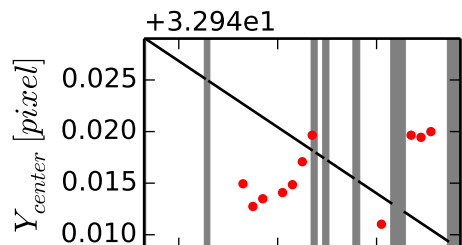

NGC7550 - K0900

NGC7550 - K0900 | Model images @ 5635 Å, PSF FWHM = 2.4 arcsec