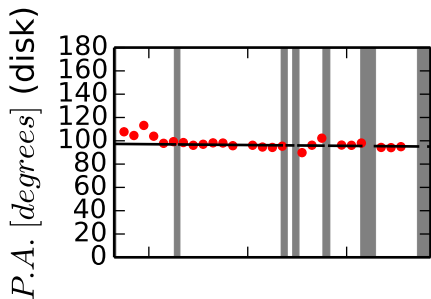

NGC7550 - K0900

NGC7550 - K0900 | Model images @ 5635 Å, PSF FWHM = 2.4 arcsec