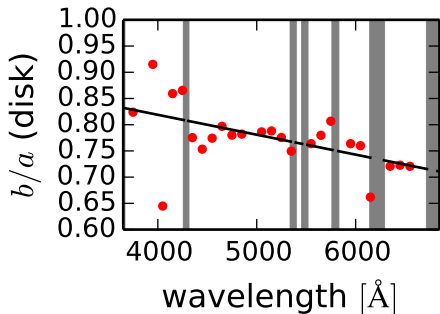

NGC7550 - K0900

NGC7550 - K0900 | Model images @ 5635 Å, PSF FWHM = 2.4 arcsec