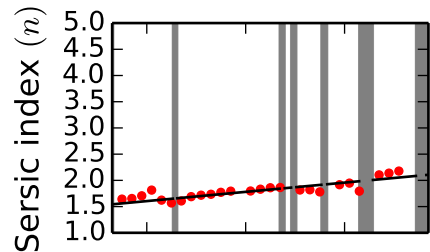

NGC7550 - K0900

NGC7550 - K0900 | Model images @ 5635 Å, PSF FWHM = 2.4 arcsec