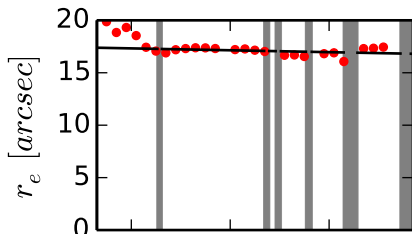

NGC7550 - K0900

NGC7550 - K0900 | Model images @ 5635 Å, PSF FWHM = 2.4 arcsec