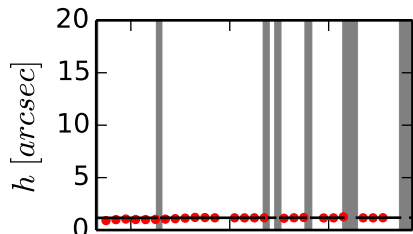

NGC7550 - K0900

NGC7550 - K0900 | Model images @ 5635 Å, PSF FWHM = 2.4 arcsec